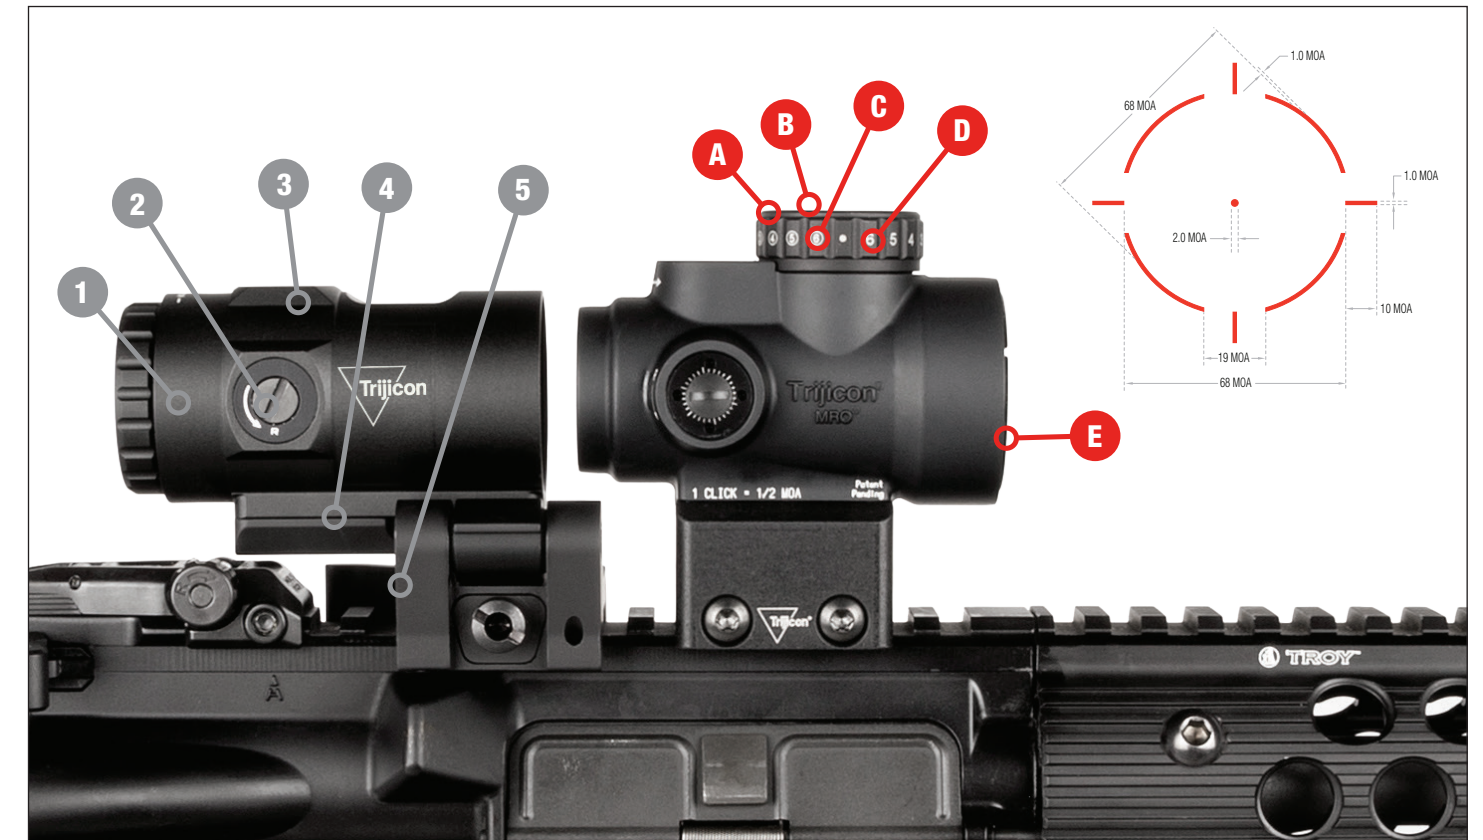

» NEW MRO® HD and 3x Magnifier